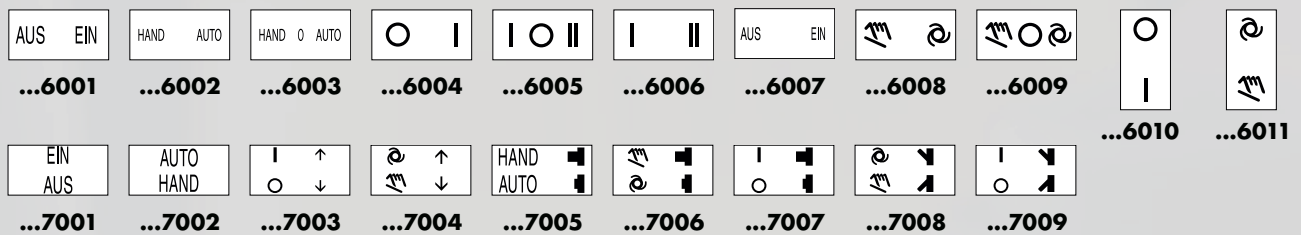

## Nameplates

The round nameplates as well as the index numbers shown hereafter are representative for all the other shapes of nameplates we offer. Specify nameplate reference followed by index number, e.g. BSRX5. Subject to alterations with regard to graphical layout and typeface of the nameplates.

### Self-adhesive Nameplates for External Nameplate Holders

Subject to alterations with regard to graphical layout and typeface of the nameplates.

Quality

Control Units

Bus Technology

Electronics

Limit Switches