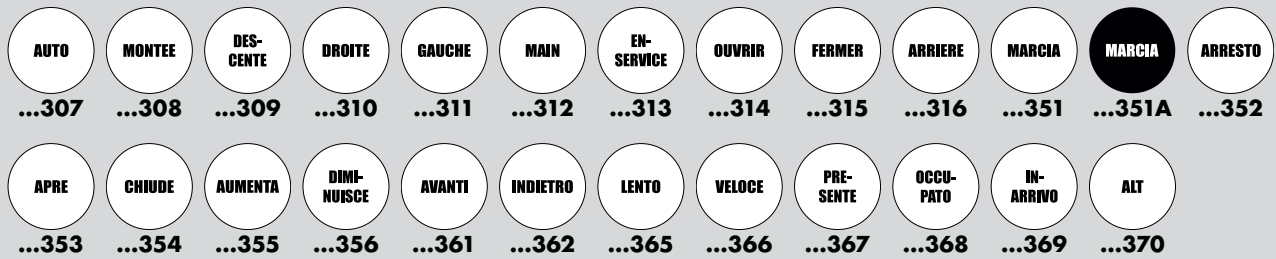

## Nameplates

The round nameplates as well as the index numbers shown hereafter are representative for all the other shapes of nameplates we offer. Specify nameplate reference followed by index number, e.g. BSRX5. Subject to alterations with regard to graphical layout and typeface of the nameplates.

### Self-adhesive Nameplates for External Nameplate Holders

Subject to alterations with regard to graphical layout and typeface of the nameplates.

Quality

Control Units

Bus Technology

Electronics

Limit Switches